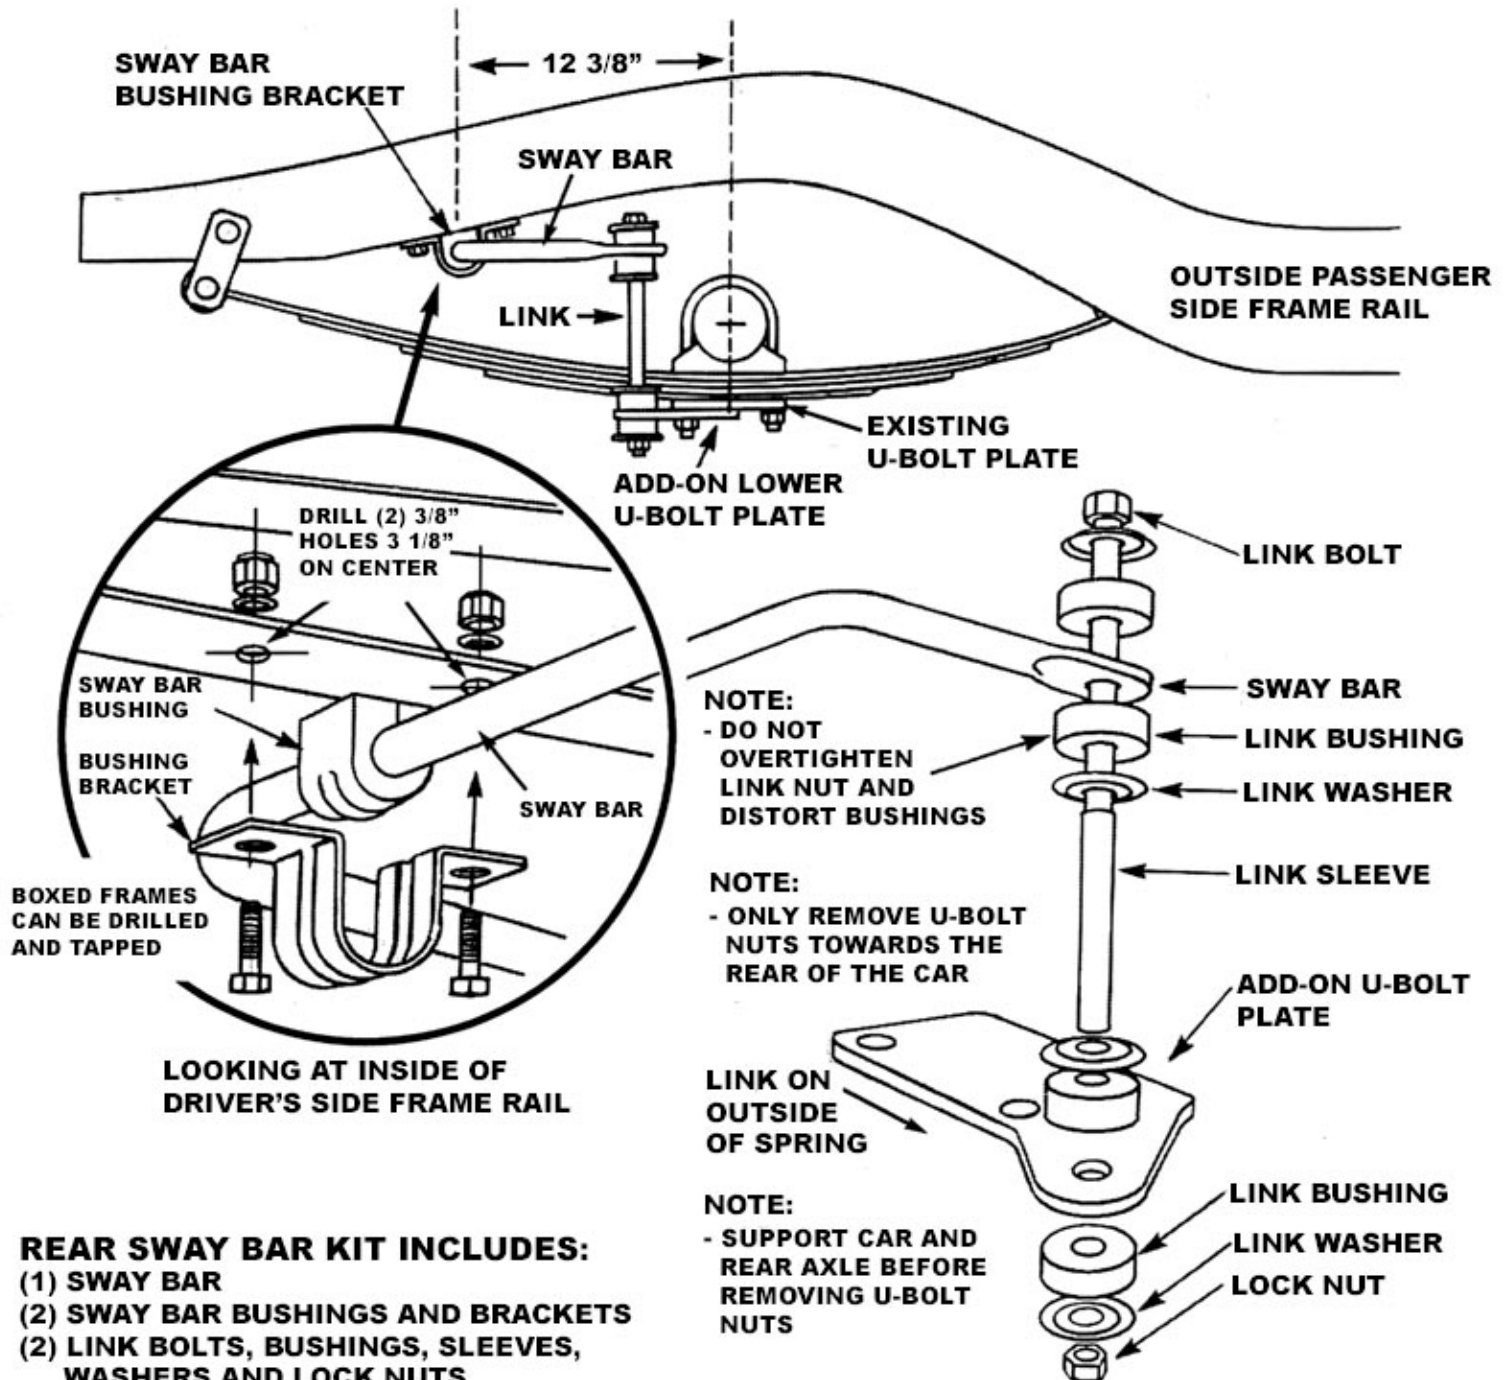

POSIES SUPER SLIDE SPRINGS AND HOT ROD PARTS

219 N. Duke Street Hummelstown, PA 17036

Phone 717.566.3340 Fax 717.566.5440

1941 - 48 FORD REAR SWAY BAR KIT FOR POSIES REAR PARALLEL LEAF SPRING KITS

REAR SWAY BAR KIT INCLUDES:

- (1) SWAY BAR
- (2) SWAY BAR BUSHINGS AND BRACKETS
- (2) LINK BOLTS, BUSHINGS, SLEEVES, WASHERS AND LOCK NUTS
- (4) 3/8" BOLTS, WASHERS AND LOCK NUTS
- (2) ADD-ON U-BOLT PLATES