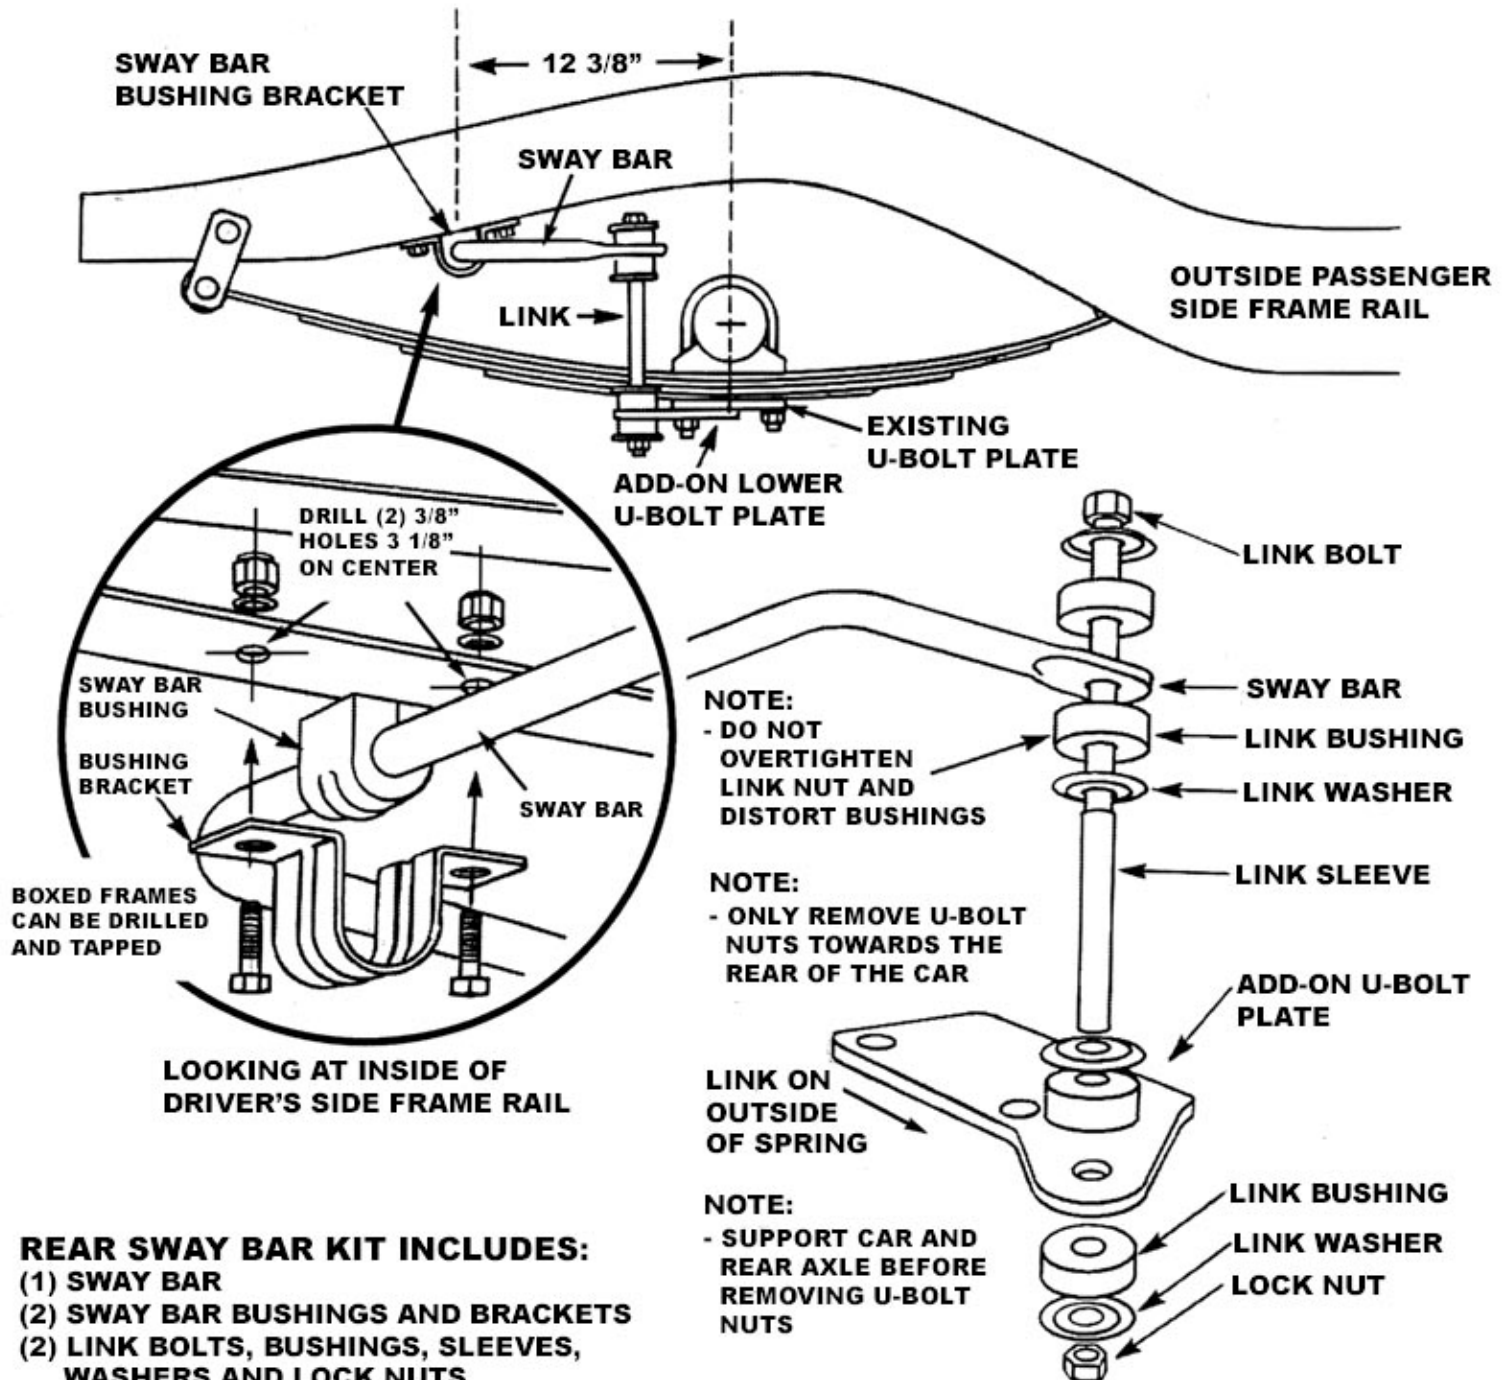

POSIES SUPER SLIDE SPRINGS AND HOT ROD PARTS

219 N. Duke Street Hummelstown, PA 17036

Phone 717.566.3340 Fax 717.566.5440

1935 - 40 FORD REAR SWAY BAR KIT FOR POSIES REAR PARALLEL LEAF SPRING KITS

REAR SWAY BAR KIT INCLUDES:

- (1) SWAY BAR
- (2) SWAY BAR BUSHINGS AND BRACKETS
- (2) LINK BOLTS, BUSHINGS, SLEEVES, WASHERS AND LOCK NUTS
- (4) 3/8" BOLTS, WASHERS AND LOCK NUTS
- (2) ADD-ON U-BOLT PLATES